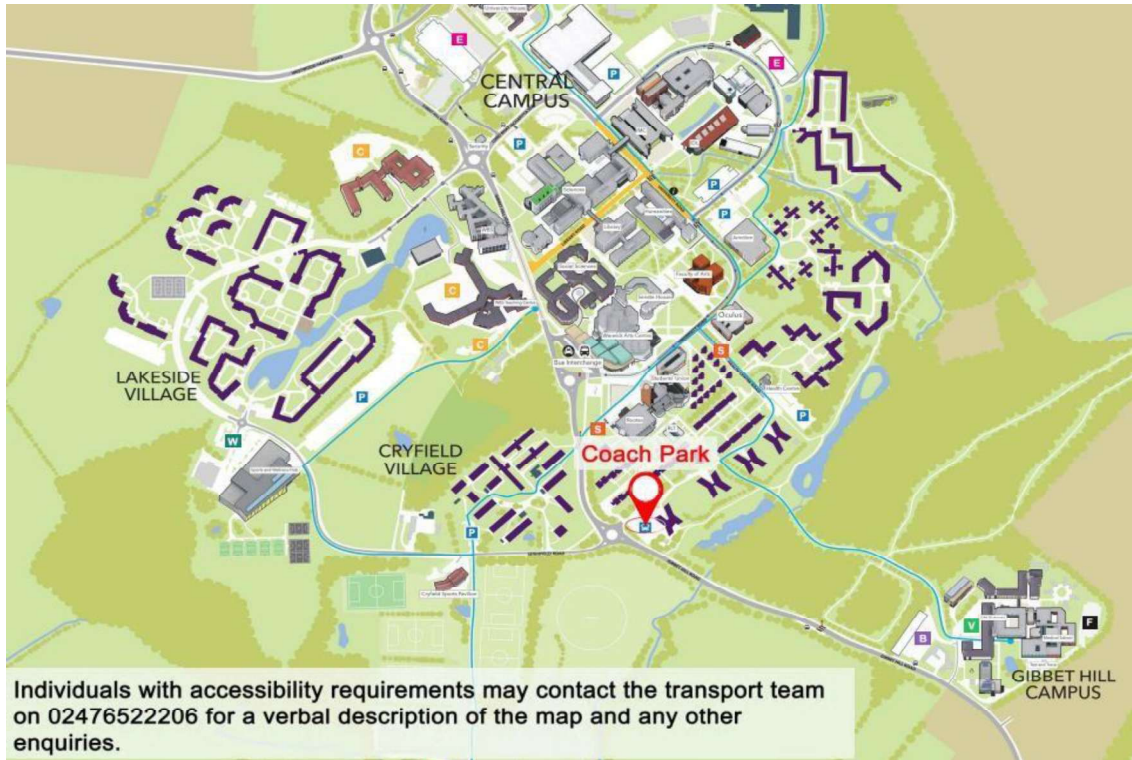

Coach Parking

Address: Woodland Village, Gibbet Hill Rd, Coventry, CV4 7ES

What3Words: <https://w3w.co/farm.linked.often>

If you are parking in the coach park, then you must follow the same process as above and register your vehicle.

There are limited spaces in the Coach Park and therefore, when you arrive if this is the case then you can make your way up Leigh field Road to directly outside the Sports and Wellness Hub where there are bus stop bays where up to 4 coaches can park up for free.